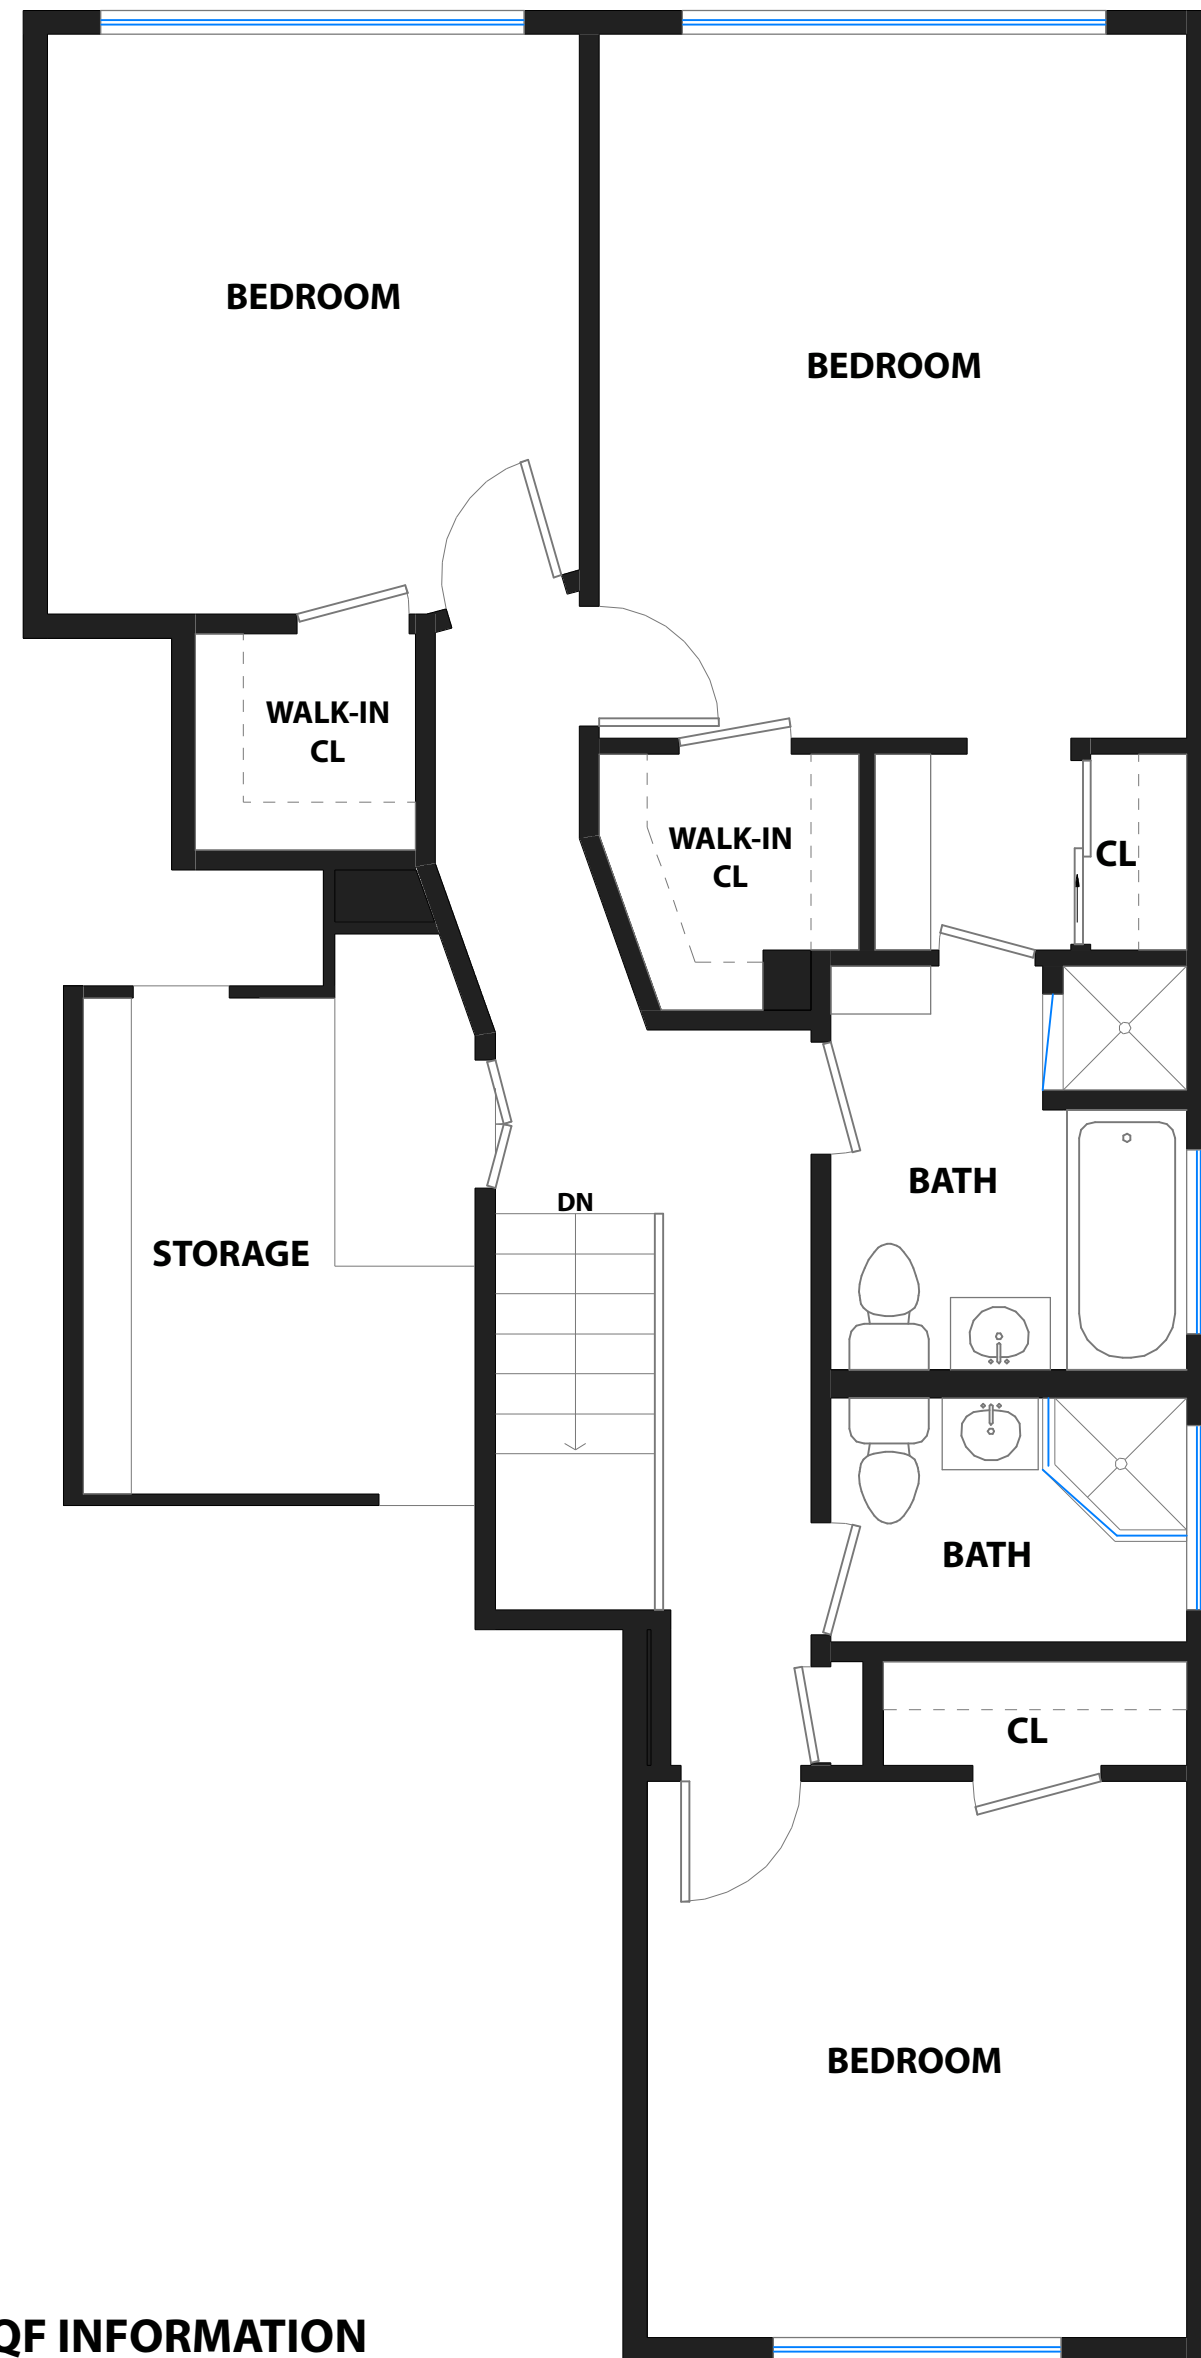

692 NORTH MAYFAIR AVENUE

DALY CITY, CALIFORNIA

UPPER LEVEL

PROPERTY SQF INFORMATION

LIVING SPACE
Square Footage: 2,023 Sq Ft*

- * Upper Level 959
- * Main Level 1,064

NON-LIVING SPACE
Square Footage: 518 Sq Ft*

- * Garage 518

APPROXIMATE TOTAL
LIVING & NON-LIVING SPACE
Square Footage: 2,541 Sq Ft*

MAIN LEVEL